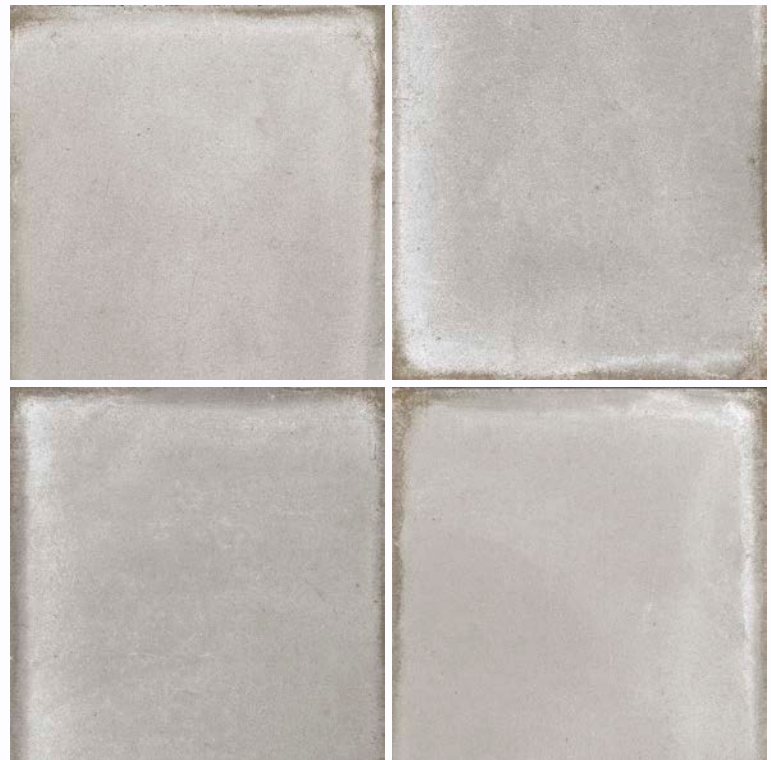

0841-GRY

GREY

0841-GRY

150x150mm

GLOSS

PORCELAIN

THICK
8.5mm

COLOUR
V3

GROUT
2-3mm

SHOWER
FLOOR

MOHS
4

PEI
2

POOL
FRIENDLY

BOX			PALLET		
PCS	M ²	KG	BOXES	M ²	KG
44	1.00	16.50	48	48.00	812

Available Sizes