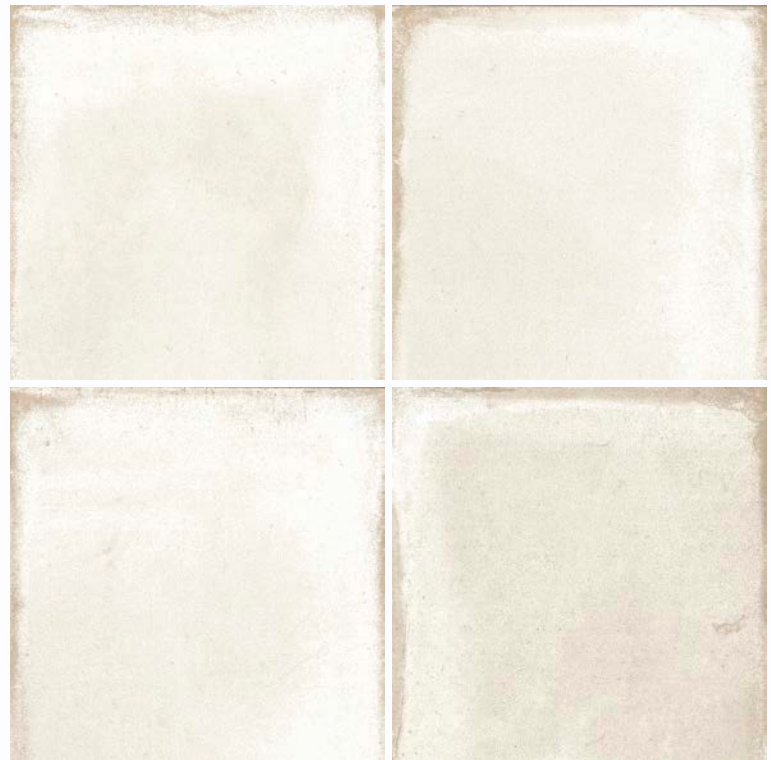

## IVORY

0841-IVY

150x150mm

GLOSS

PORCELAIN

THICK  
8.5mm

COLOUR  
V3

GROUT  
2-3mm

SHOWER  
FLOOR

MOHS  
4

PEI  
2

POOL  
FRIENDLY

BOX			PALLET		
PCS	M <sup>2</sup>	KG	BOXES	M <sup>2</sup>	KG
44	1.00	16.50	48	48.00	812

Available Sizes