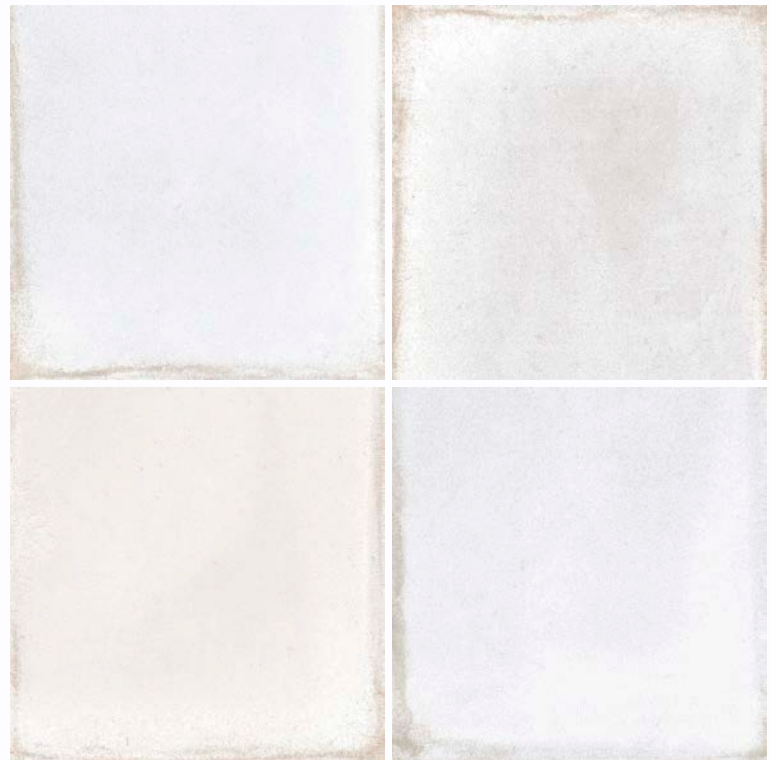

WHITE

0841-WHT

150x150mm

GLOSS

PORCELAIN

THICK
8.5mm

COLOUR
V3

GROUT
2-3mm

SHOWER
FLOOR

MOHS
4

PEI
2

POOL
FRIENDLY

BOX			PALLET		
PCS	M ²	KG	BOXES	M ²	KG
44	1.00	16.50	48	48.00	812

Available Sizes