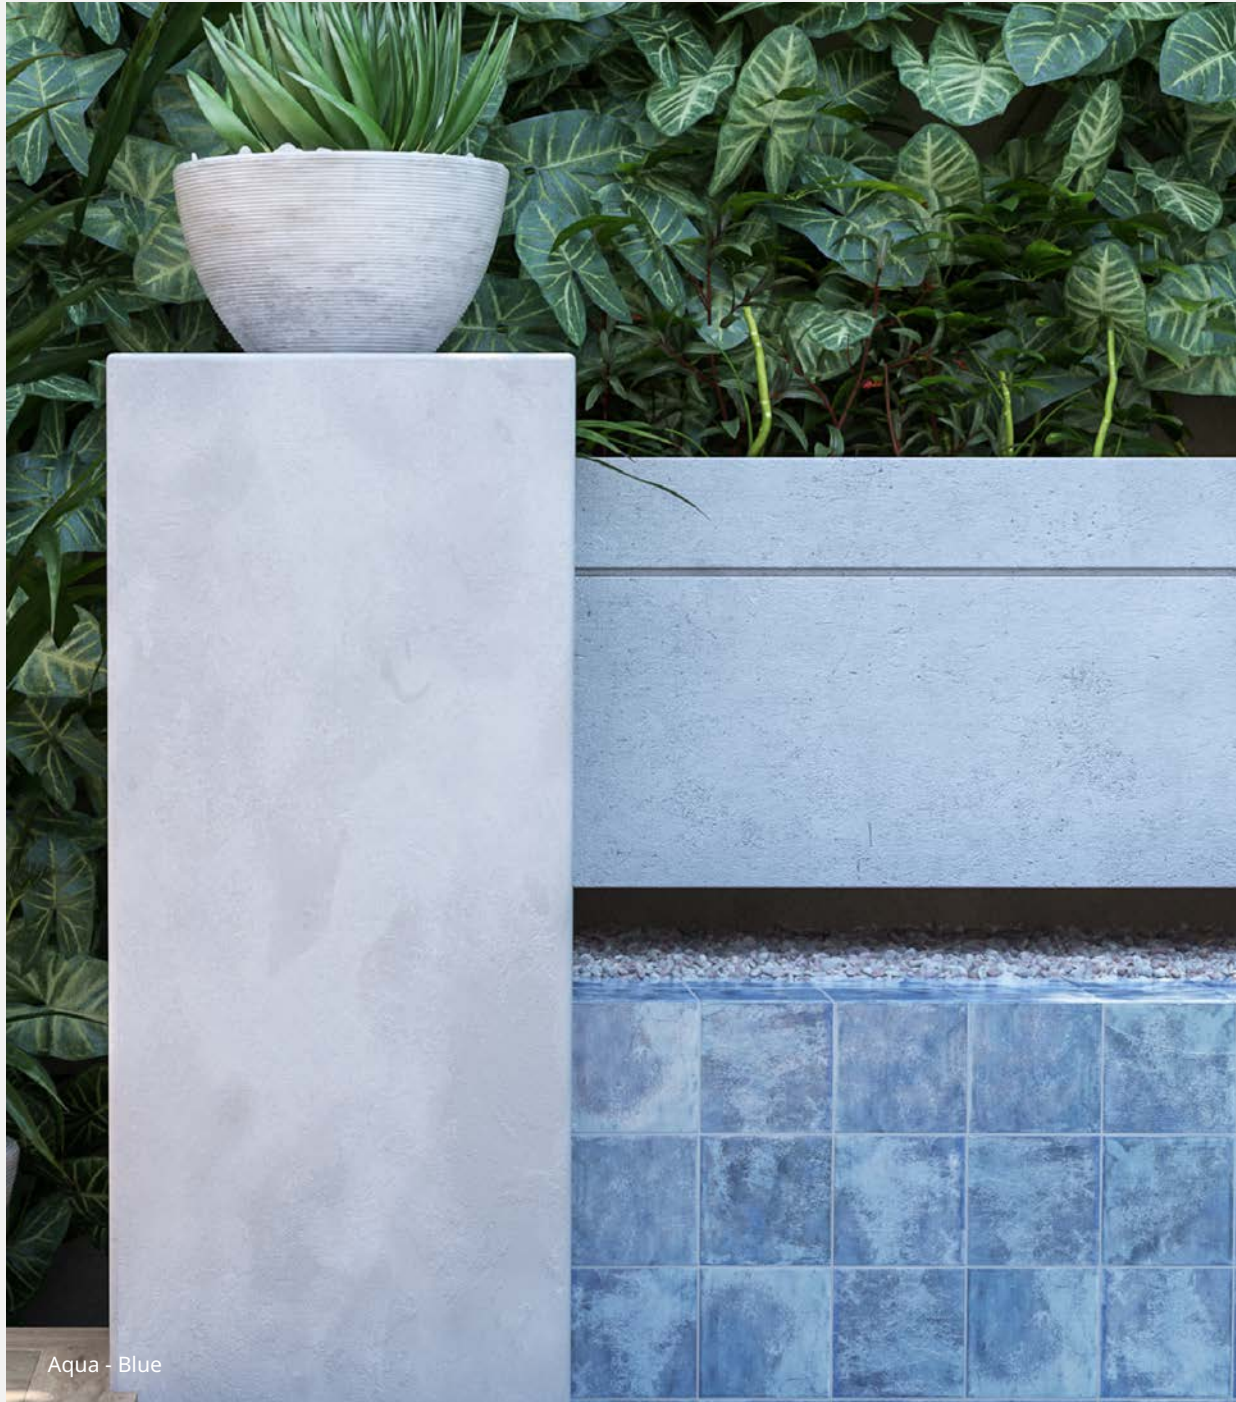

Aqua

Square | Pool
150mm x 150mm

The captivating colours in the Aqua Porcelain Series are reminiscent of the ocean tides and infinity pools.

A great choice for pools, bathrooms, or even focal feature walls.

Aqua - Blue

Blue
0833-BLU

Turquoise
0833-TQS

White
0833-WHT