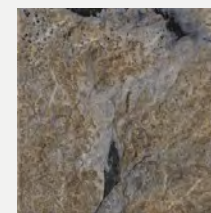

# Bali

Square | Rustic

150mm x 150mm

Tiles with textures that mimic the natural beauty of stone, slate, and the ocean's colour palette are perfect for both indoor and outdoor spaces. Bali Stone Black and Bali Stone Brown have non-slip properties, making them ideal for high-traffic areas such as bathrooms, kitchens, and pool decks. Providing both style and safety.

Aquamarine  
0825-AQUA.A

Stone Black  
0825-BLK

Stone Brown  
0825-BRN

Bali - Stone Brown