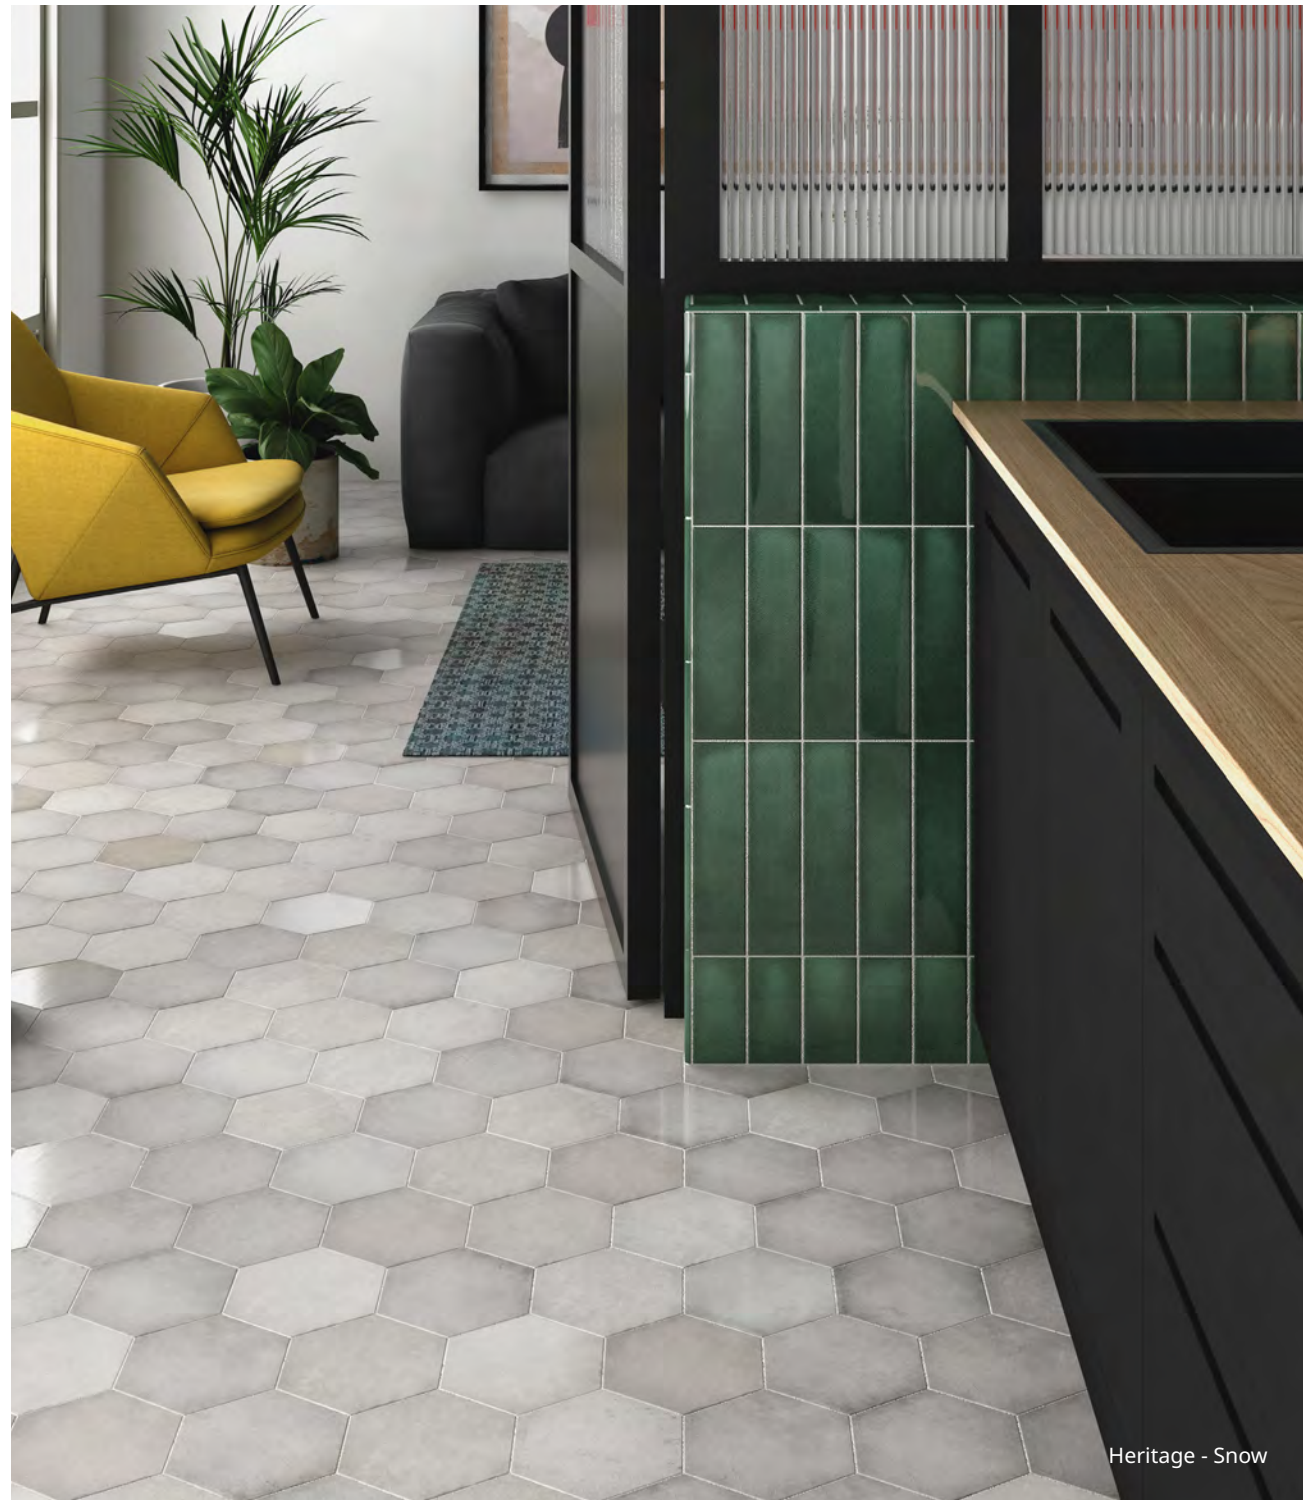

Heritage

Hexagon | Satin

175mm x 200mm

The hexagon tiles are stunning with varying shades and textures. This creates a dynamic effect that adds movement to your wall or floor, bringing it to life.

View more online

Heritage - Indigo

Heritage

Carbon
0029-BLK

Indigo
0029-BLU

Jungle
0029-GRN

Shadow
0029-GRY

Snow
0029-WHT

Wine
0029-RED

Heritage - Snow / Wine / Shadow

Heritage - Snow

Heritage - Carbon